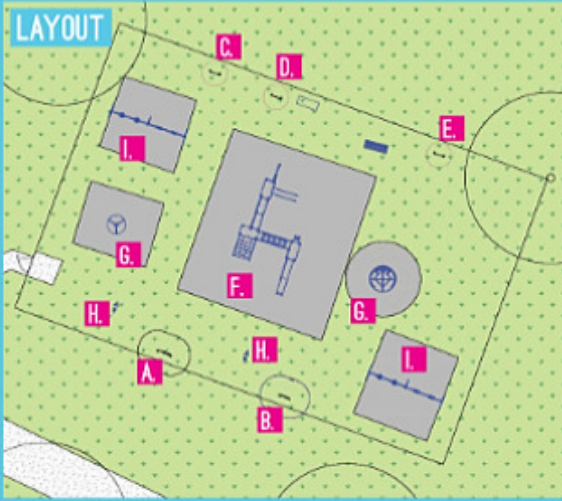

# KING GEORGE V PLAY AREA

SWALE BOROUGH COUNCIL

**NEW EQUIPMENT:**

- A. FLOWERS BOARD
- B. THE EXPLORER PLAY PANEL
- C. ECO BONGO WITH POSTS
- D. ECO CHIMES WITH POSTS
- E. SHAKER PLAY PANEL

**EXISTING EQUIPMENT:**

- F. MULTIPLAY UNIT
- G. ROUNDABOUT X2
- H. SPRINGER X2
- I. SWINGS X2

THE EQUIPMENT SELECTED ENHANCES THE EXISTING PLAY AREA BY ENCOURAGING CHILDREN TO EXPERIENCE TACTILE AND MUSICAL PLAY.

MUSICAL TACTILE GROUP  
 ROLE PLAY PLAY  
 PROBLEM SOLVING MEETING  
 SENSORY SOUND PLAY  
 LEARNING TRADITIONAL PLAY